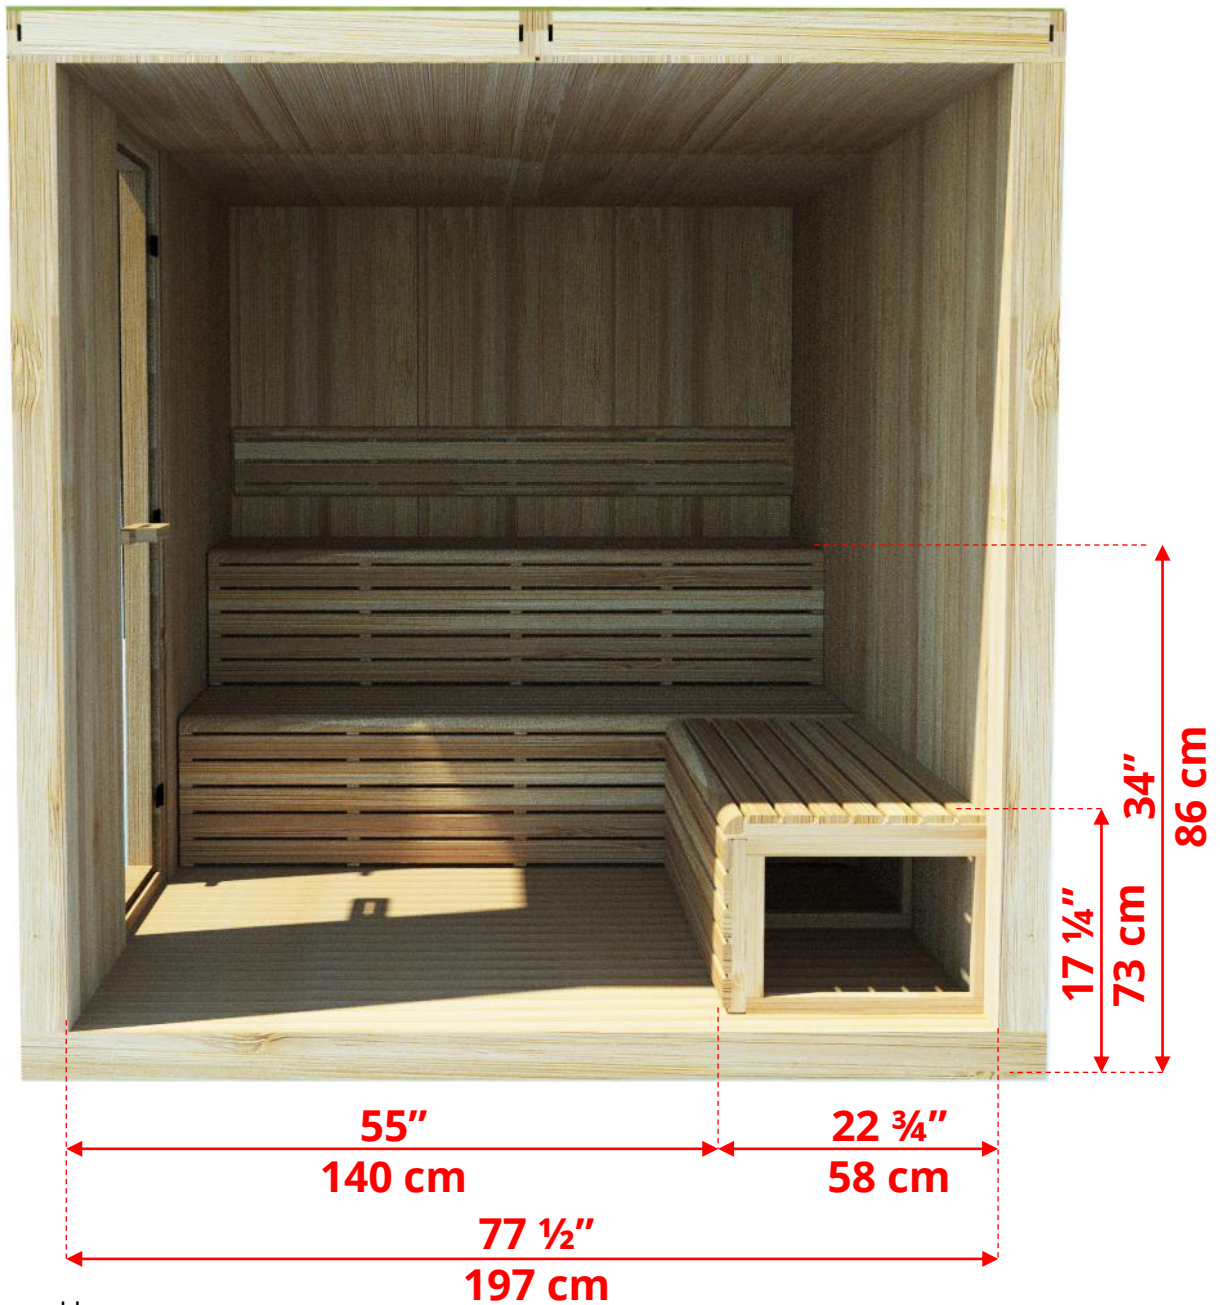

pure cübe

NE6110/NE6112 Outdoor Pure Cube Neptune Sauna

Manufactured by:

tel: 888-923-9813 | info@leisurecraft.com | web: www.leisurecraft.com