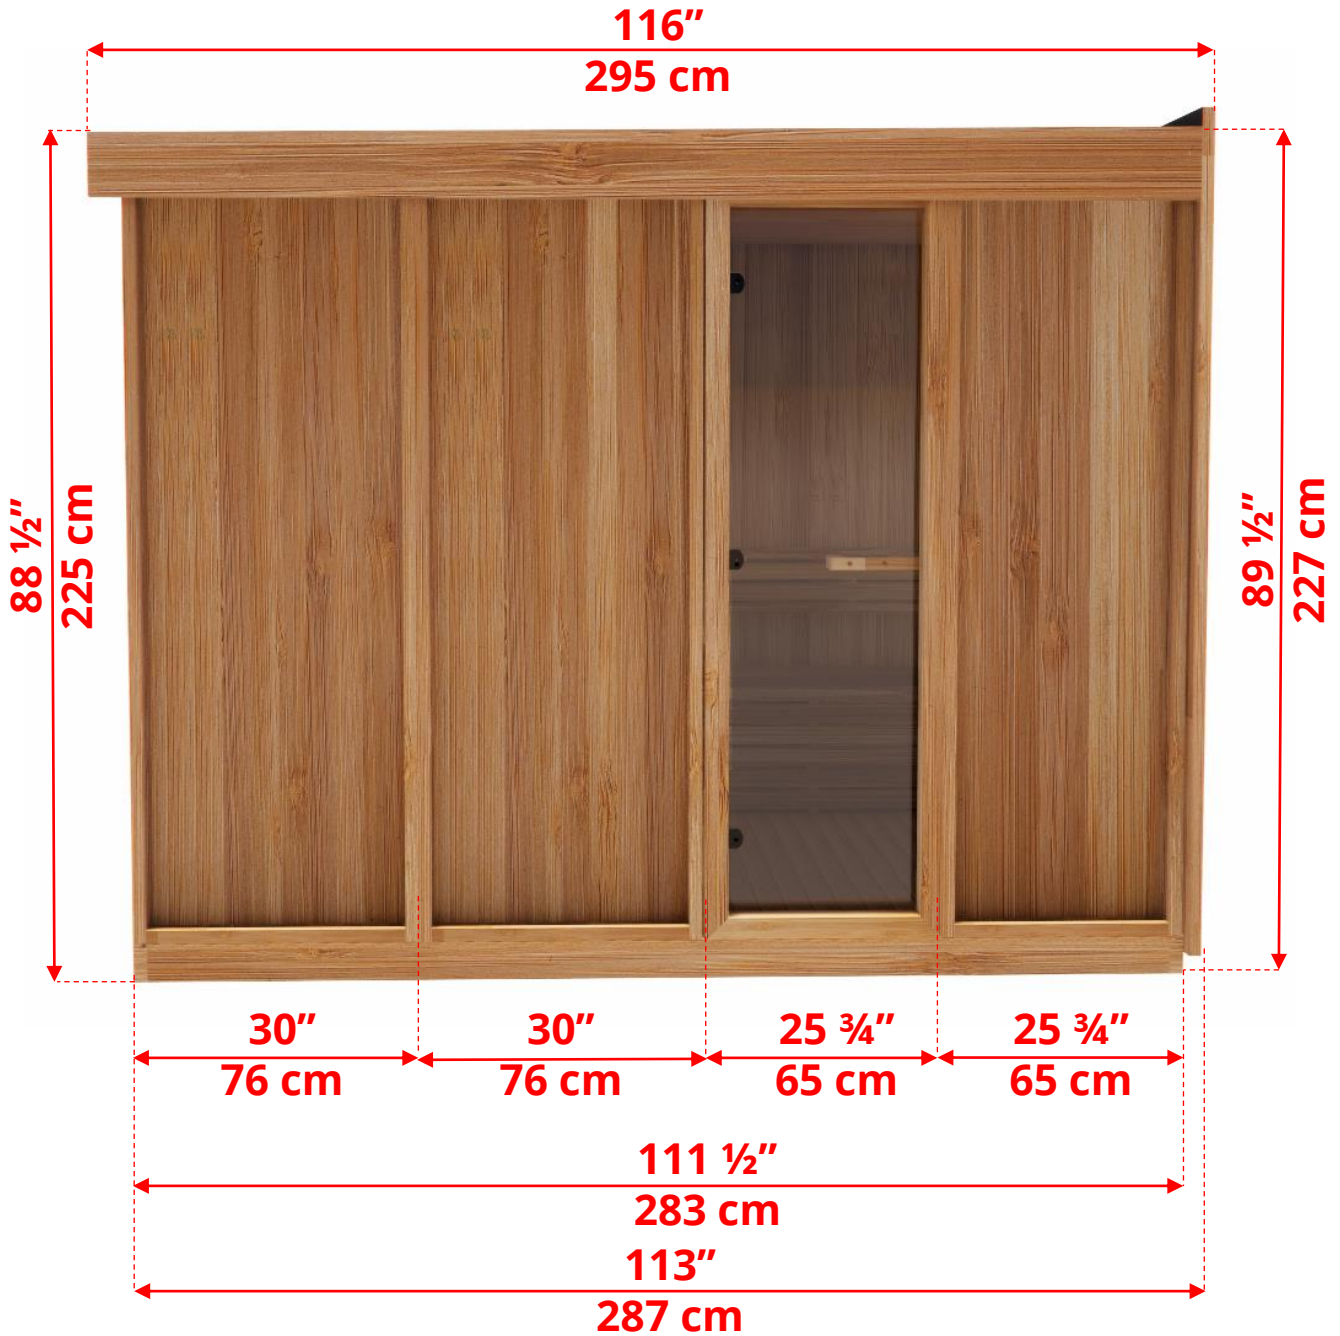

# NE6110/NE6112 Outdoor Pure Cube Neptune Sauna

- Shown without exterior metal siding installed
  - Sauna has a 1" slope from front to back

Manufactured by:

tel: 888-923-9813 | info@leisurecraft.com | web: www.leisurecraft.com