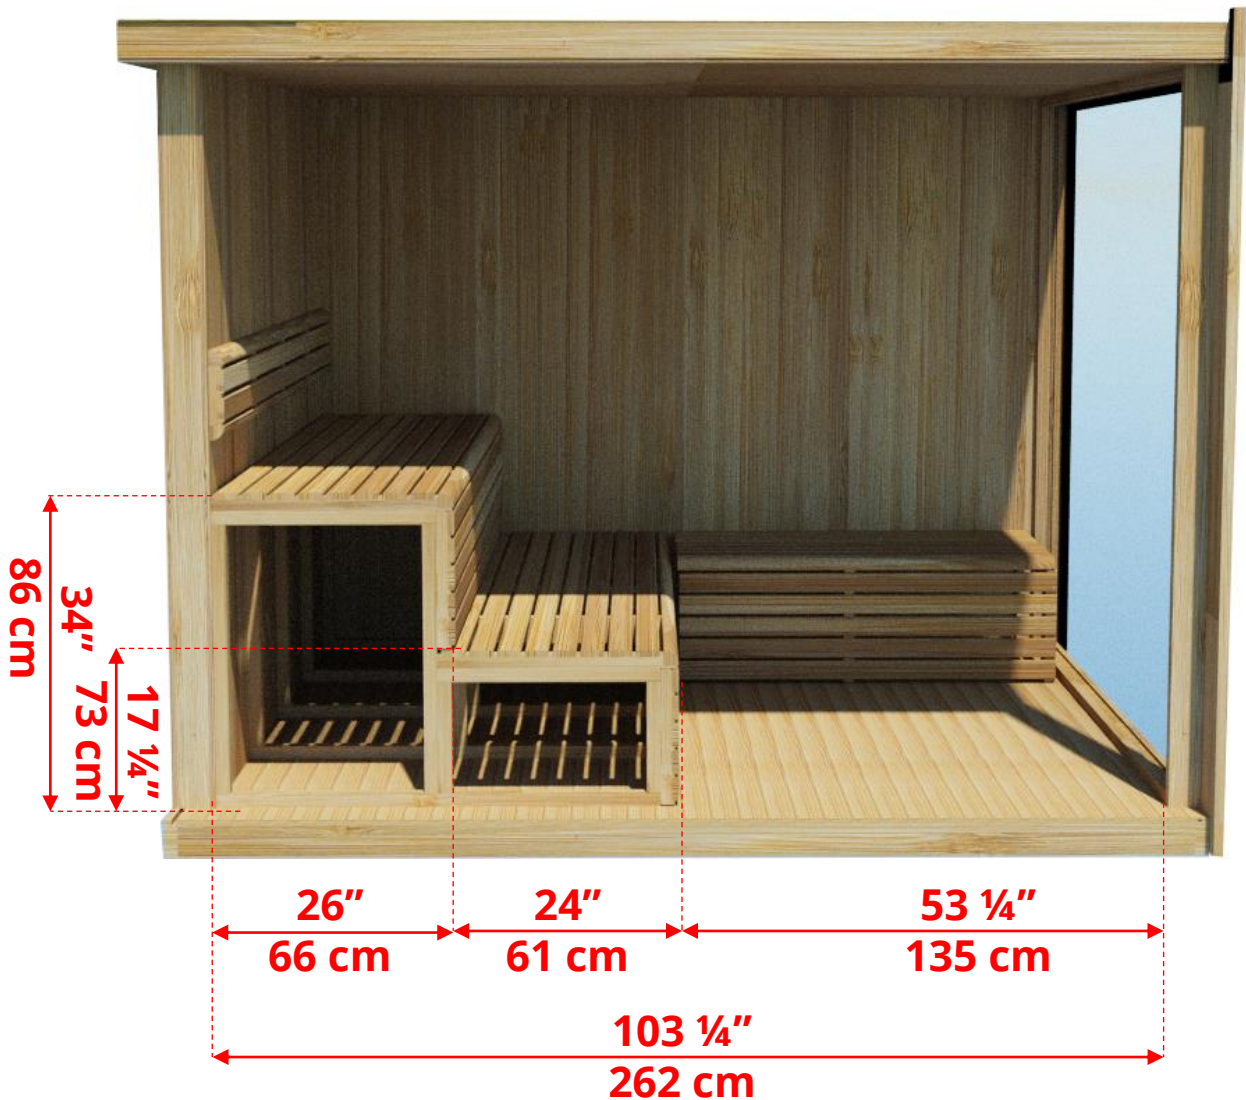

pure cübe

NE6110/NE6112 Outdoor Pure Cube Neptune Sauna

Manufactured by:

tel: 888-923-9813 | info@leisurecraft.com | web: www.leisurecraft.com