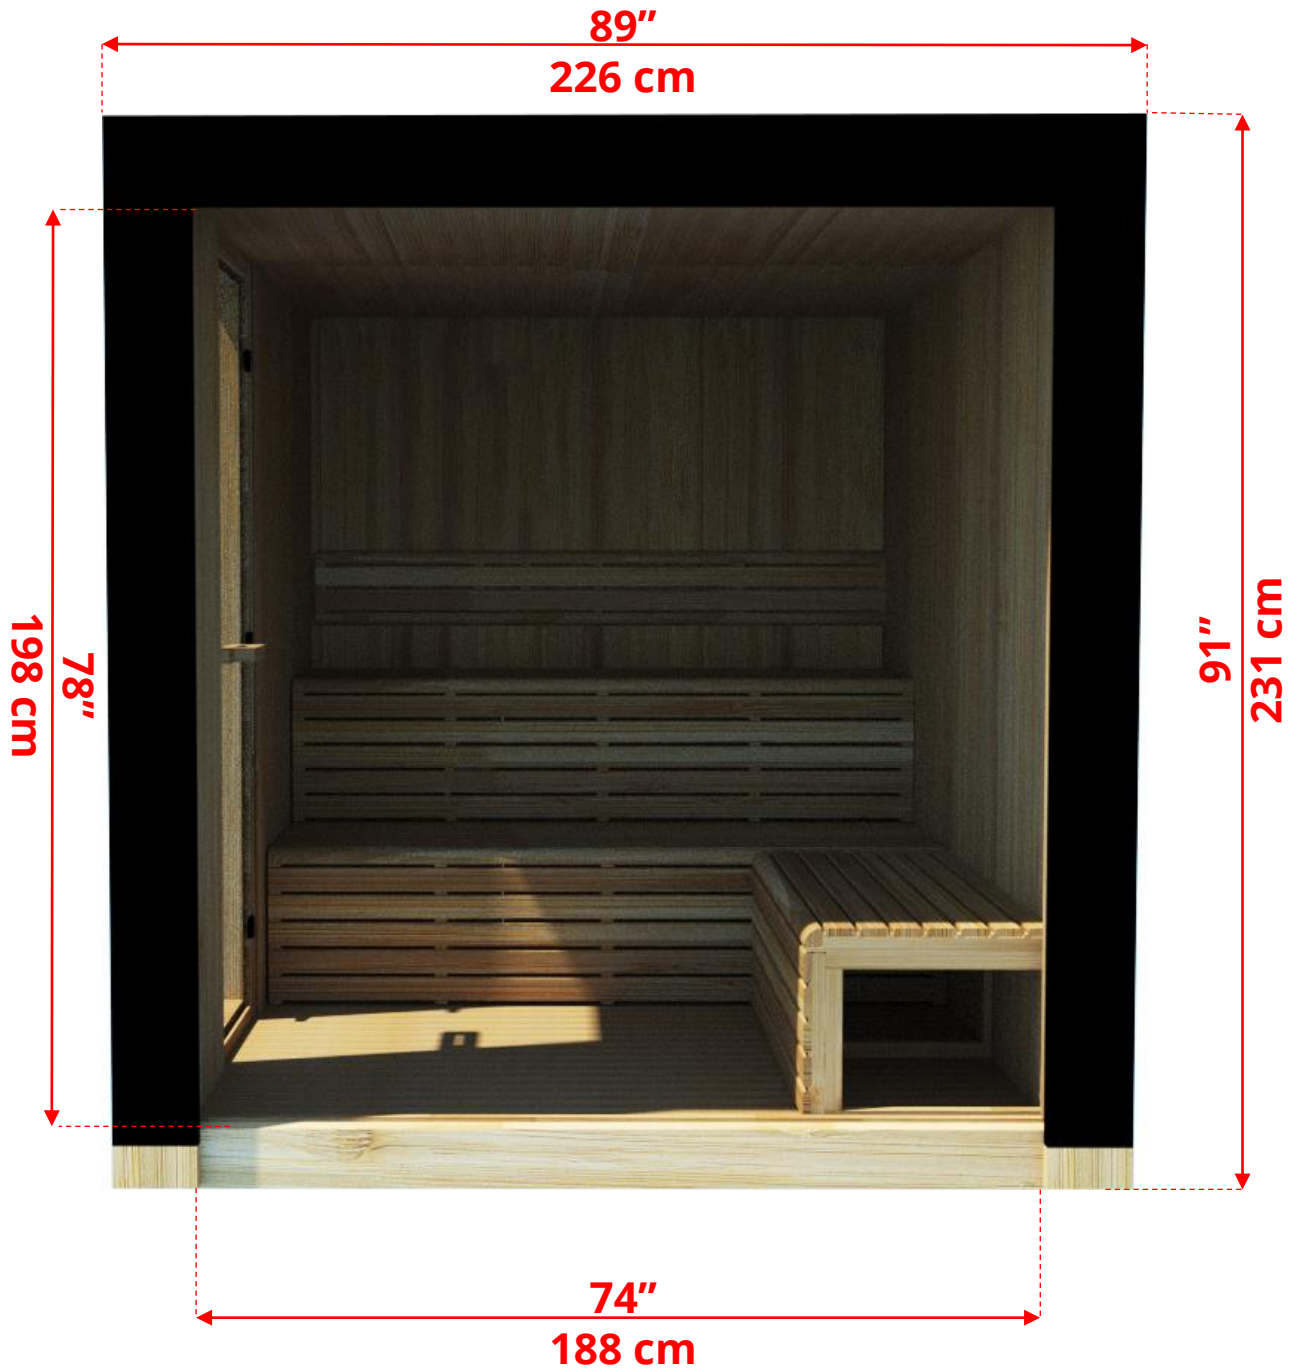

NE6110/NE6112 Outdoor Pure Cube Neptune Sauna

Manufactured by: